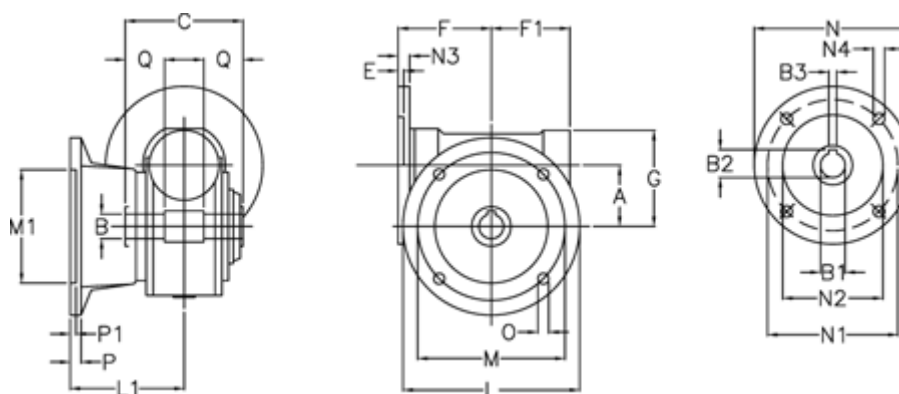

# Data Sheet

Article number: 3902185060440

Description: Worm gear  
VF 185-F1-60-100B5, without lubrication

## Measures

A	= 185.4	F1	= 205	N2	= 180
B	= 60 H7	G	= 267	N3	= 16
B1 E7	= 28	L	= 400	N4	= 13
B2	= 31.3	L1	= 255	O	= 22
B3 H9	= 8	M	= 350	P	= 22
C	= 190	M1	= 280	P1	= 20
E	= 4	N	= 250	Q	= 65
F	= 217	N1	= 215		